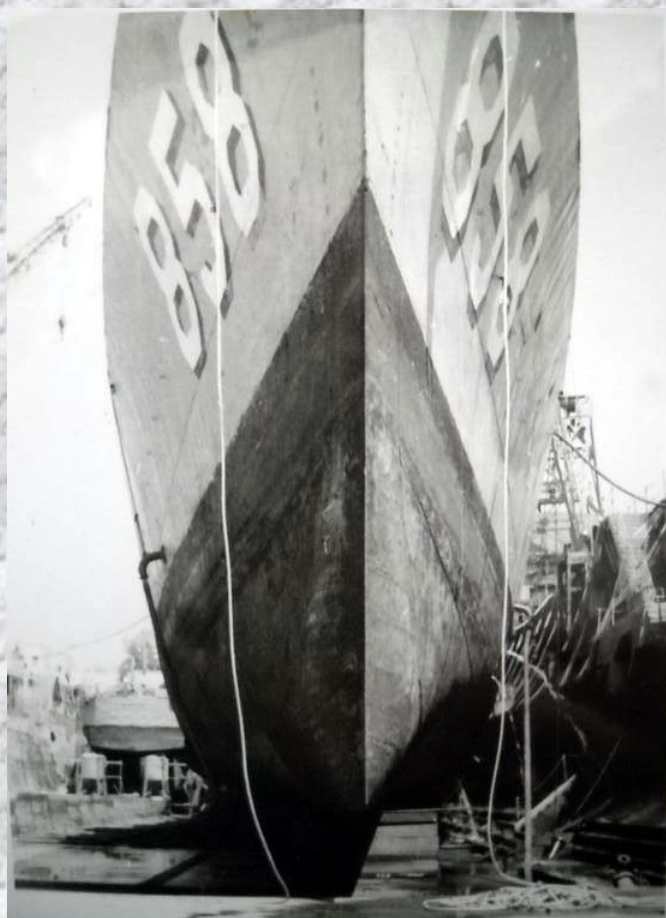

These pictures were sent in by Gabrielle Gilmore. Gabrielle is the daughter of Don Gilmore, ET2. They show the ship in dry-dock and the ET gang just prior to their world circumnavigation and participation in the Korean War